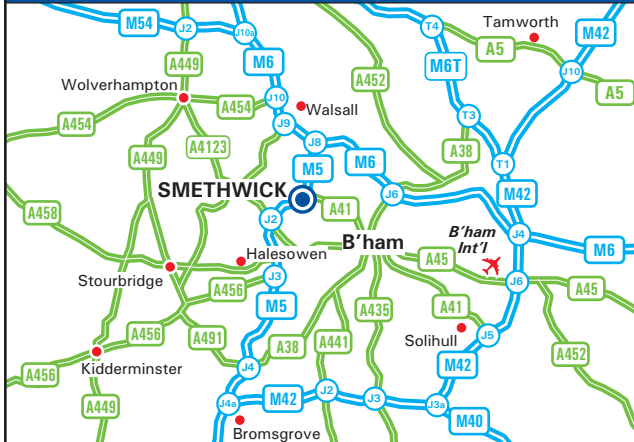

Avonline Plc
Spring Road
Smethwick
Birmingham B66 1PT
Tel: 0121 525 6739 - Fax: 0121 525 7046
www.avonline.co.uk

From M5 J1

- Join the A4252 (Kenrick Way).
- Continue to a roundabout. Take the third exit on to A4182 (still Kenrick Way).
- At the next roundabout turn left onto Spon Lane (A4031).
- Turn left into Spring Road (immediately after passing under the motorway and before crossing the railway).
- We are located at the last left hand drive of the cul de sac (see inset).

From M5 J2

- Leave the M5 at Junction 2 (signed Birmingham(W), Dudley & A4123).
- Join the A4034 (Churchbridge). At the roundabout, turn right onto the A457 (Oldbury Ringway) and pass under the M5.
- Continue straight over the next roundabout.
- Turn left at the next roundabout onto Spon Lane South (A4031).
- Turn right into Spring Road (see inset).

From M6

- Leave the M6 at Junction 8 (signed The South West, Birmingham (W&S), West Bromwich & M5).
- Join the M5 Southbound.
- Follow directions above "From M5 J1".