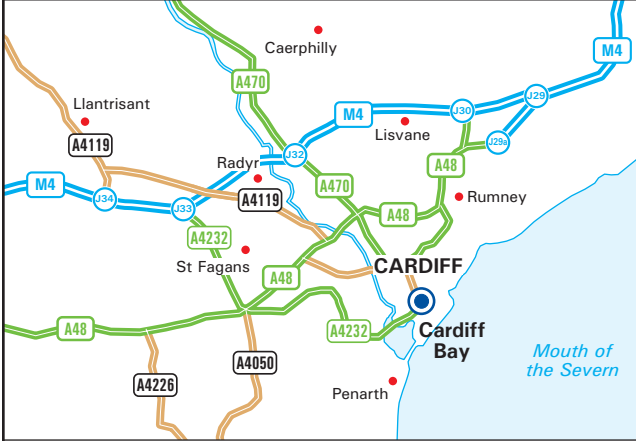

**Avonline Plc**  
Unit 50, Portmanmoor Road Industrial Estate  
East Moors - Cardiff Bay  
Cardiff CF24 5HB  
Tel: 02920 251 052 - Fax: 02920 251 054  
www.avonline.co.uk

**From the M4**

- Leave the M4 at Junction 29 (signed Cardiff (E&S) & A48M).
- Join the A48M and continue onto the A48 for 4 miles.
- Leave the A48 at the Llanederyn Interchange (signed A4161, Docks, Cardiff East), take the first exit onto the A4161 (Southern Way).
- Move into the right hand lane and go over the flyover.
- At the roundabout take the second exit (signed Docks) and continue on Rover Way.
- Proceed straight across a level crossing and the next two roundabouts.
- At the third roundabout (after incline), take second exit (signed City Centre).
- Go straight over the next roundabout.
- At the next roundabout, take third exit onto Portmanmoor Road (see inset).

**By Train** 🚆

- Cardiff is on the main London Paddington - South Wales line and is also served by trains from Reading Swindon, Bristol, Swansea and Carmarthen.

PRODUCED BY BUSINESS MAPS LTD FROM DIGITAL DATA © BARTHOLOMEW 2004