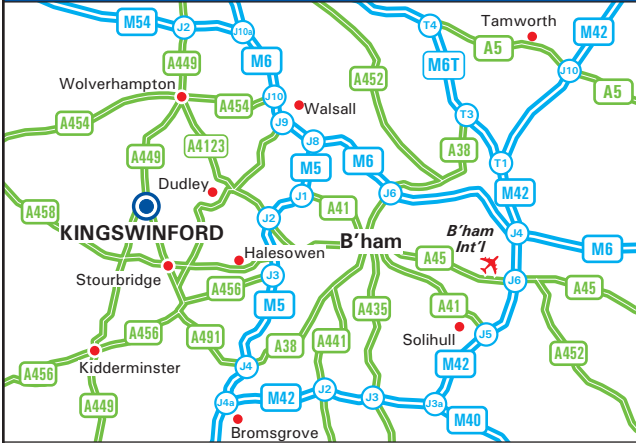

Avonline Plc
 Building 32, Bay 3, Second Avenue,
 Pensnett Trading Estate
 Kingswinford DY6 7UF
 Tel: 01384 273 342 - Fax: 01384 271 590
 www.avonline.co.uk

- From M5**
- Leave motorway at junction 2 (signed Birmingham W, Dudley & A4123).
 - Follow A4123 (Wolverhampton Road) towards Dudley.
 - After 2.5 miles you will reach Burnt Tree Island (Toby Restaurant on your right).
 - Continue following A461 (Birmingham Road) to Stourbridge/Merry Hill Centre.
 - At Castlegate island turn left onto Dudley Town Centre Bypass (A461).
 - Remain on the A461 over a further 2 roundabouts.
 - At the third roundabout take the second exit onto the A4101 (Kingswinford Road), towards Kingswinford.
 - Pass the Russell Hall Hospital on the right.
 - Continue onto Dudley Road.
 - Turn right into Second Avenue.
 - We are located on the right (see inset).
- From M6**
- Leave M6 at junction 8 (The SW, West Bromwich & M5).
 - Join the M5 and follow directions above "From M5".